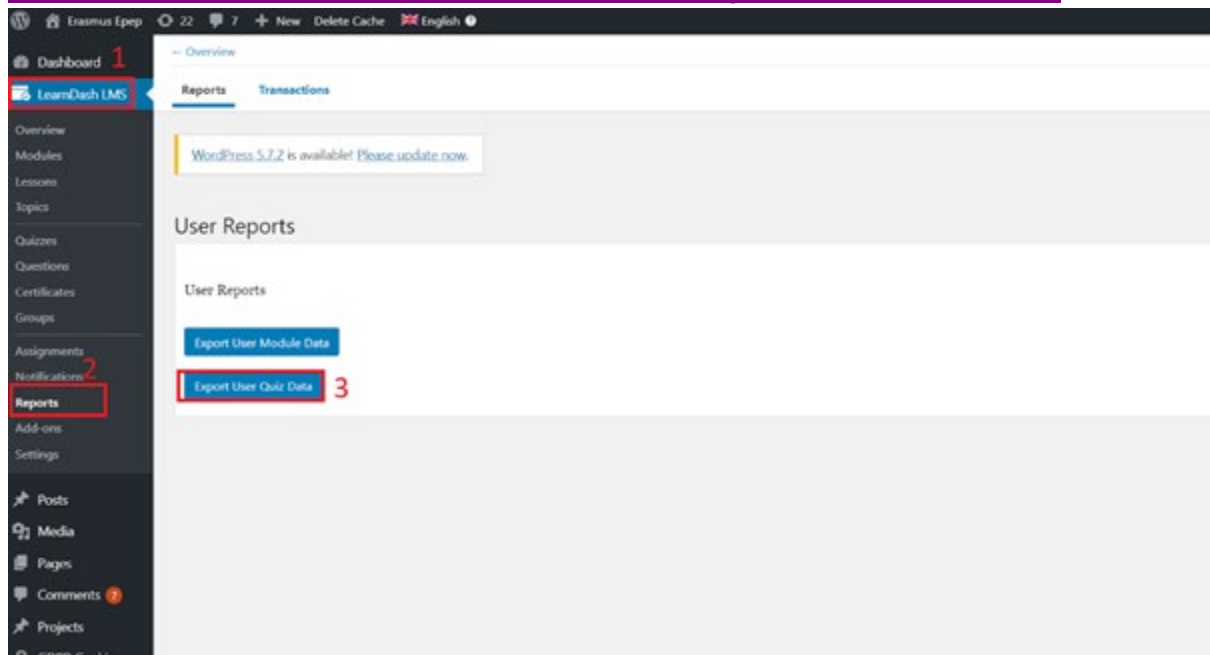

Tutorial 3 – Tutoraggio degli studenti:

<https://www.erasmus-epep.eu/wp-admin/admin.php?page=learndash-lms-reports>

Un file in formato CSV sarà scaricabile con tutte le informazioni relative alle risposte ai quiz e ai risultati dell'apprendimento.

Fonte: <https://www.learndash.com/support/docs/reporting/>